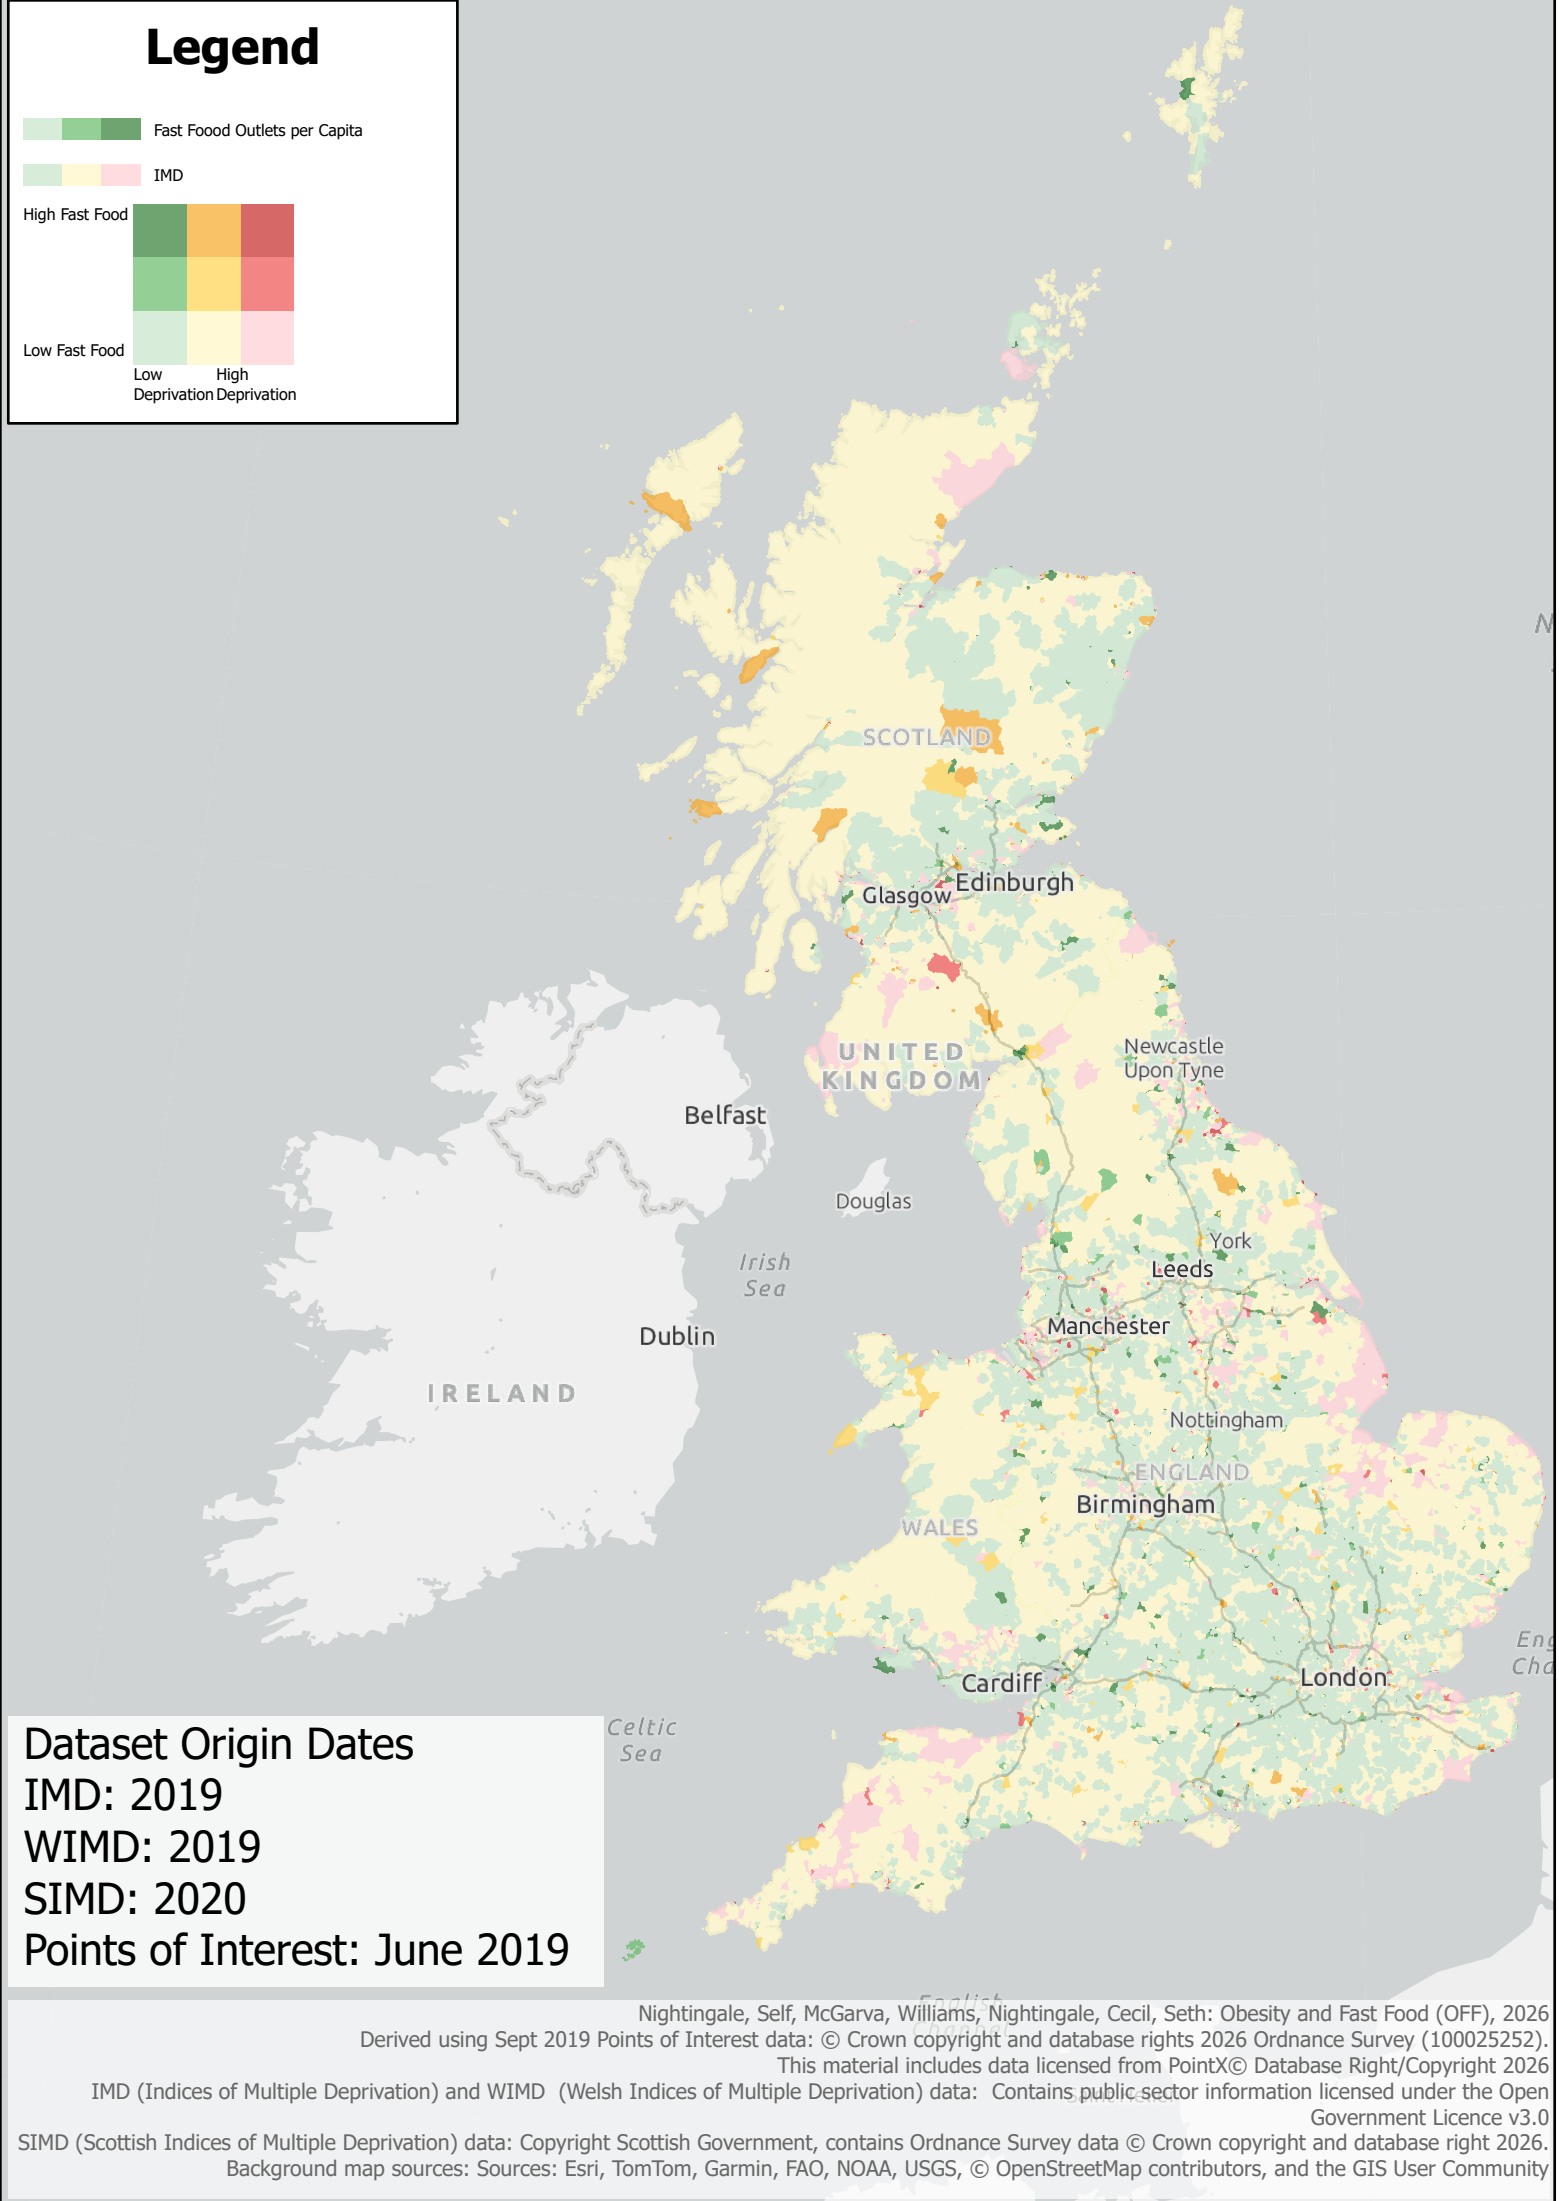

Legend

Fast Food Outlets per Capita

IMD

Dataset Origin Dates

IMD: 2019

WIMD: 2019

SIMD: 2020

Points of Interest: June 2019

Nightingale, Self, McGarva, Williams, Nightingale, Cecil, Seth: Obesity and Fast Food (OFF), 2026

Derived using Sept 2019 Points of Interest data: © Crown copyright and database rights 2026 Ordnance Survey (100025252).

This material includes data licensed from PointX© Database Right/Copyright 2026

IMD (Indices of Multiple Deprivation) and WIMD (Welsh Indices of Multiple Deprivation) data: Contains public sector information licensed under the Open Government Licence v3.0

SIMD (Scottish Indices of Multiple Deprivation) data: Copyright Scottish Government, contains Ordnance Survey data © Crown copyright and database right 2026.

Background map sources: Sources: Esri, TomTom, Garmin, FAO, NOAA, USGS, © OpenStreetMap contributors, and the GIS User Community